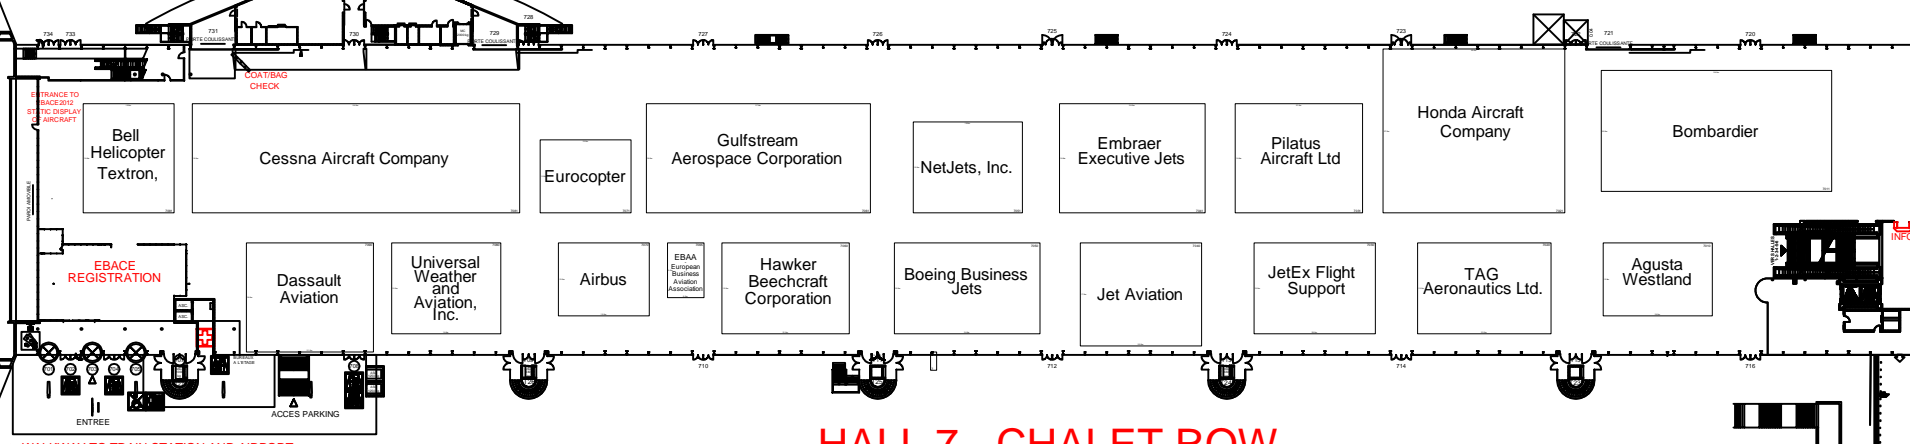

GENEVA INTERNATIONAL AIRPORT EBACE STATIC DISPLAY OF AIRCRAFT

BRIDGE TO EBACE
STATIC DISPLAY

HALL 7 - CHALET ROW

Floor plan as of April 28, 2012

LEGEND

- SHELL SCHEME
BOOTHS

HALL 6

EBACE PRESS ROOMS & EDUCATION SESSIONS

BADGE ENTRANCE