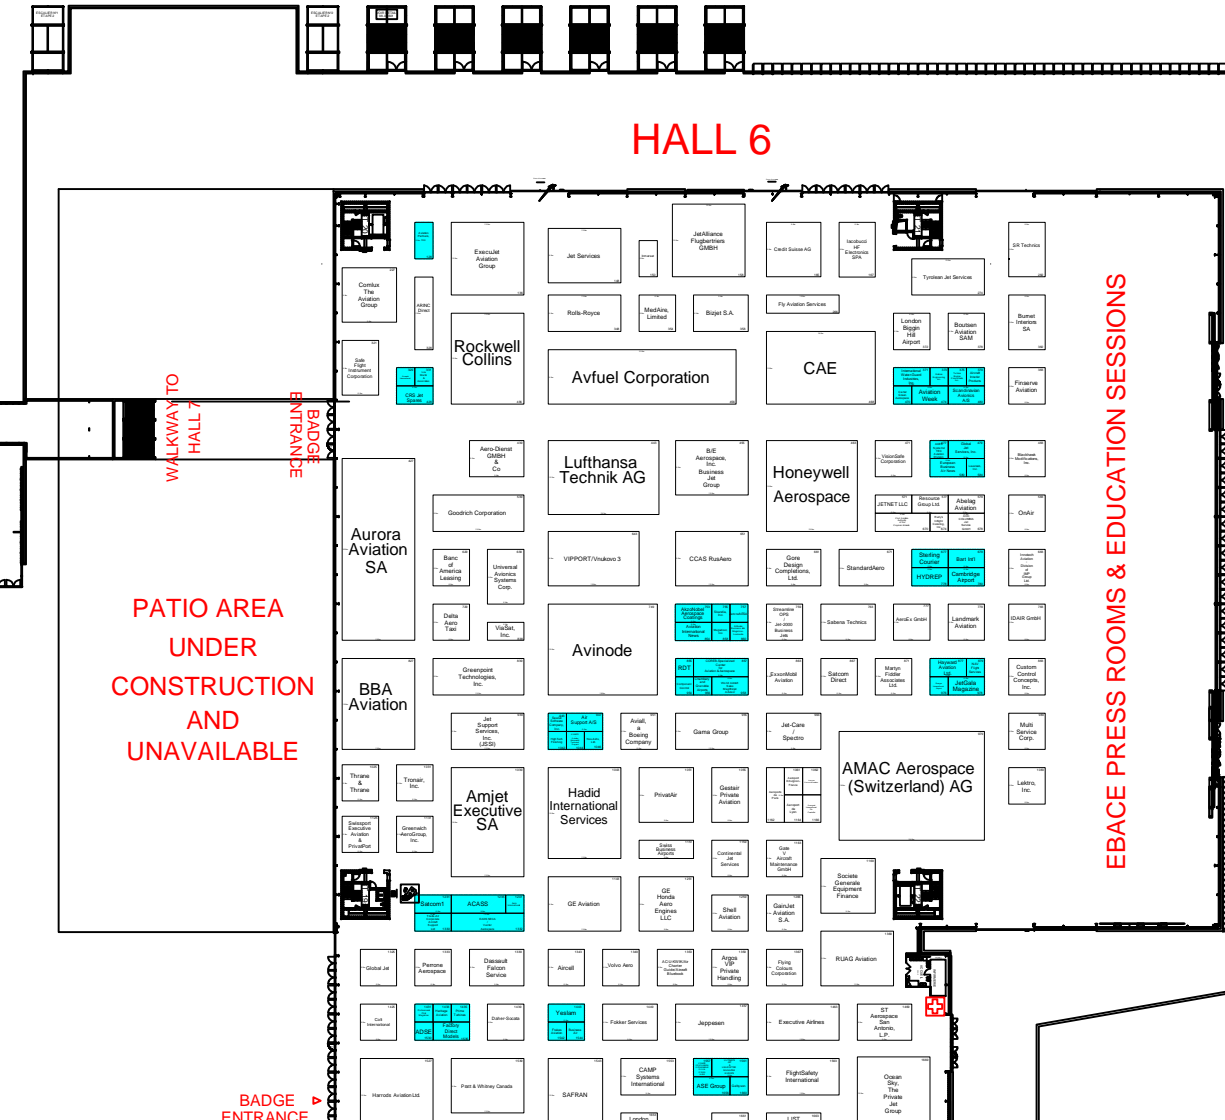

GENEVA INTERNATIONAL AIRPORT EBACE STATIC DISPLAY OF AIRCRAFT

BRIDGE TO EBACE
STATIC DISPLAY

HALL 7 - CHALET ROW

Floor plan as of April 28, 2012

LEGEND

- SHELL SCHEME
BOOTHS

HALL 6

EBACE PRESS ROOMS & EDUCATION SESSIONS

BADGE ENTRANCE